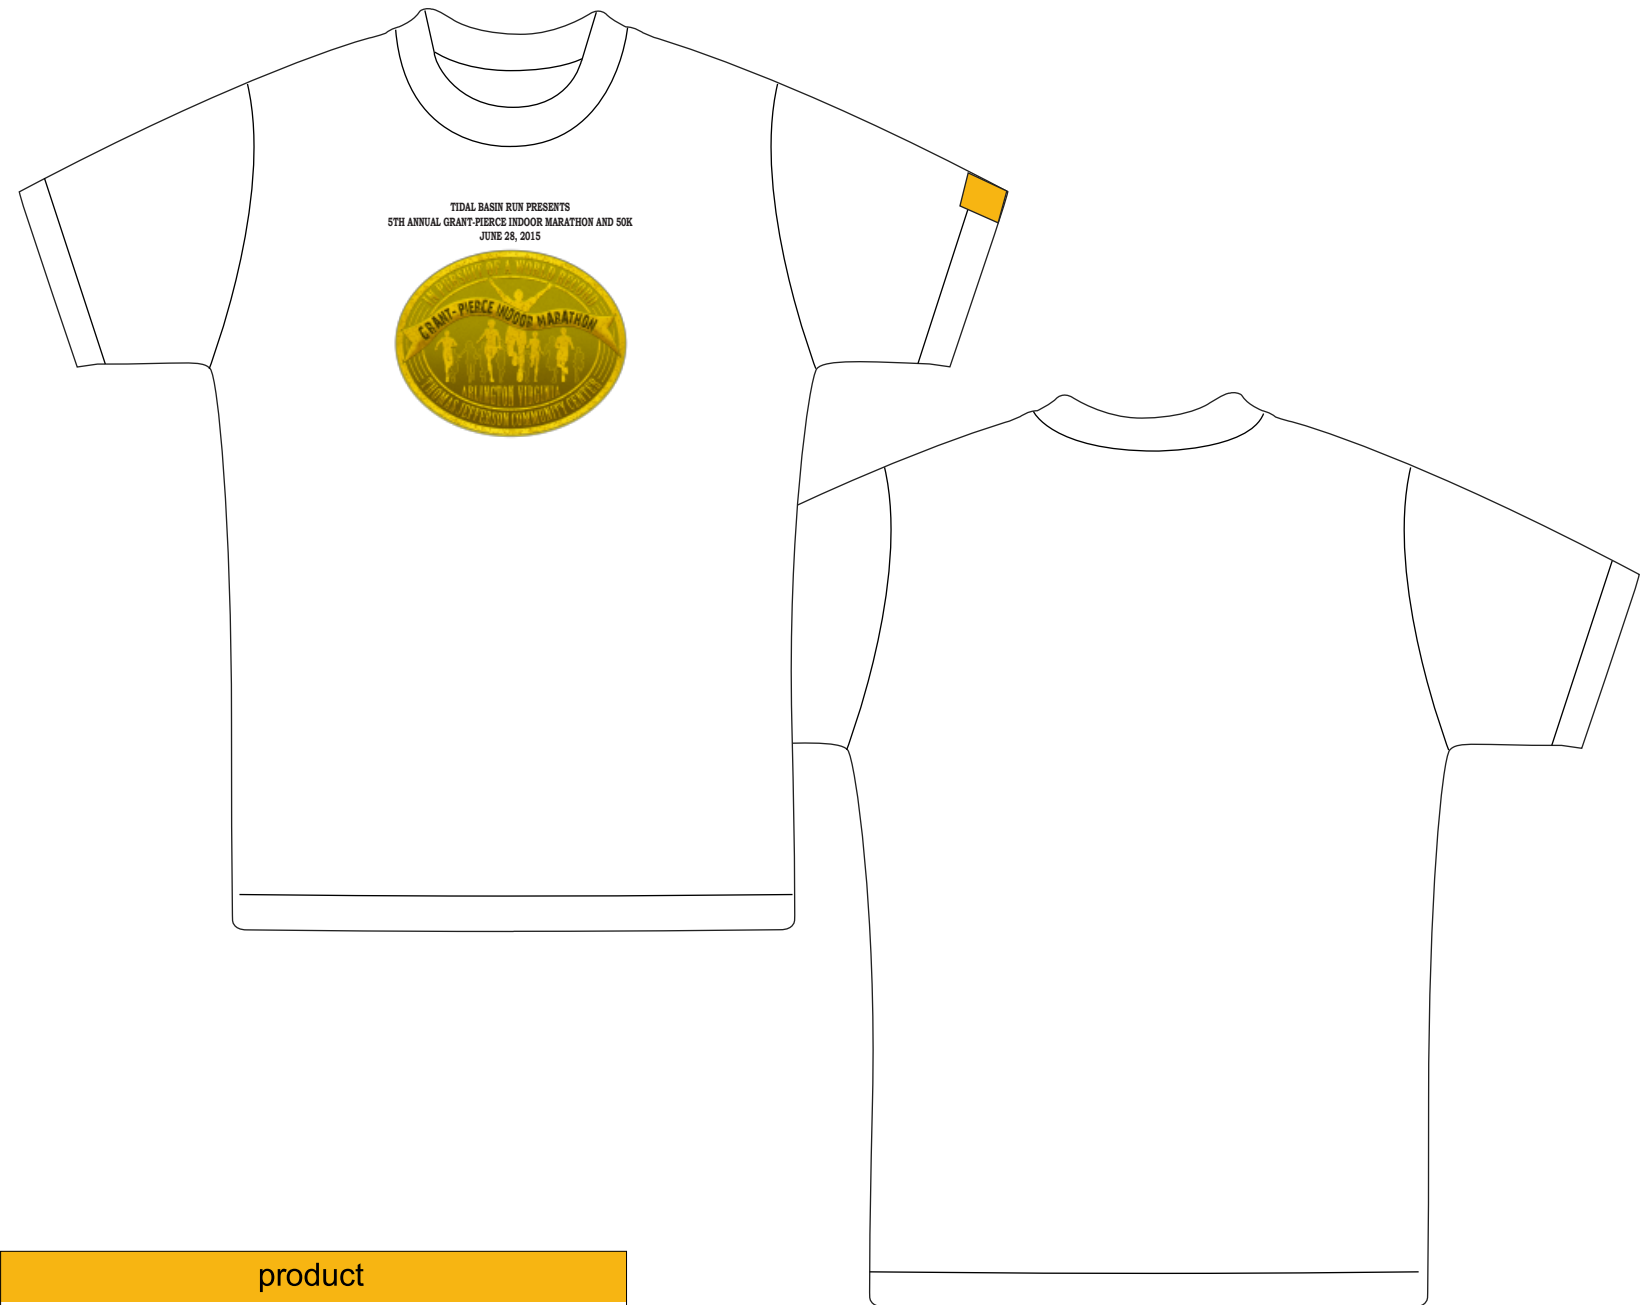

artwork

front chest

**TIDAL BASIN RUN PRESENTS
 5TH ANNUAL GRANT-PIERCE INDOOR MARATHON AND 50K
 JUNE 28, 2015**

8.5" width

placement

product

Product(s): SS01
 Color(s): White

color palette