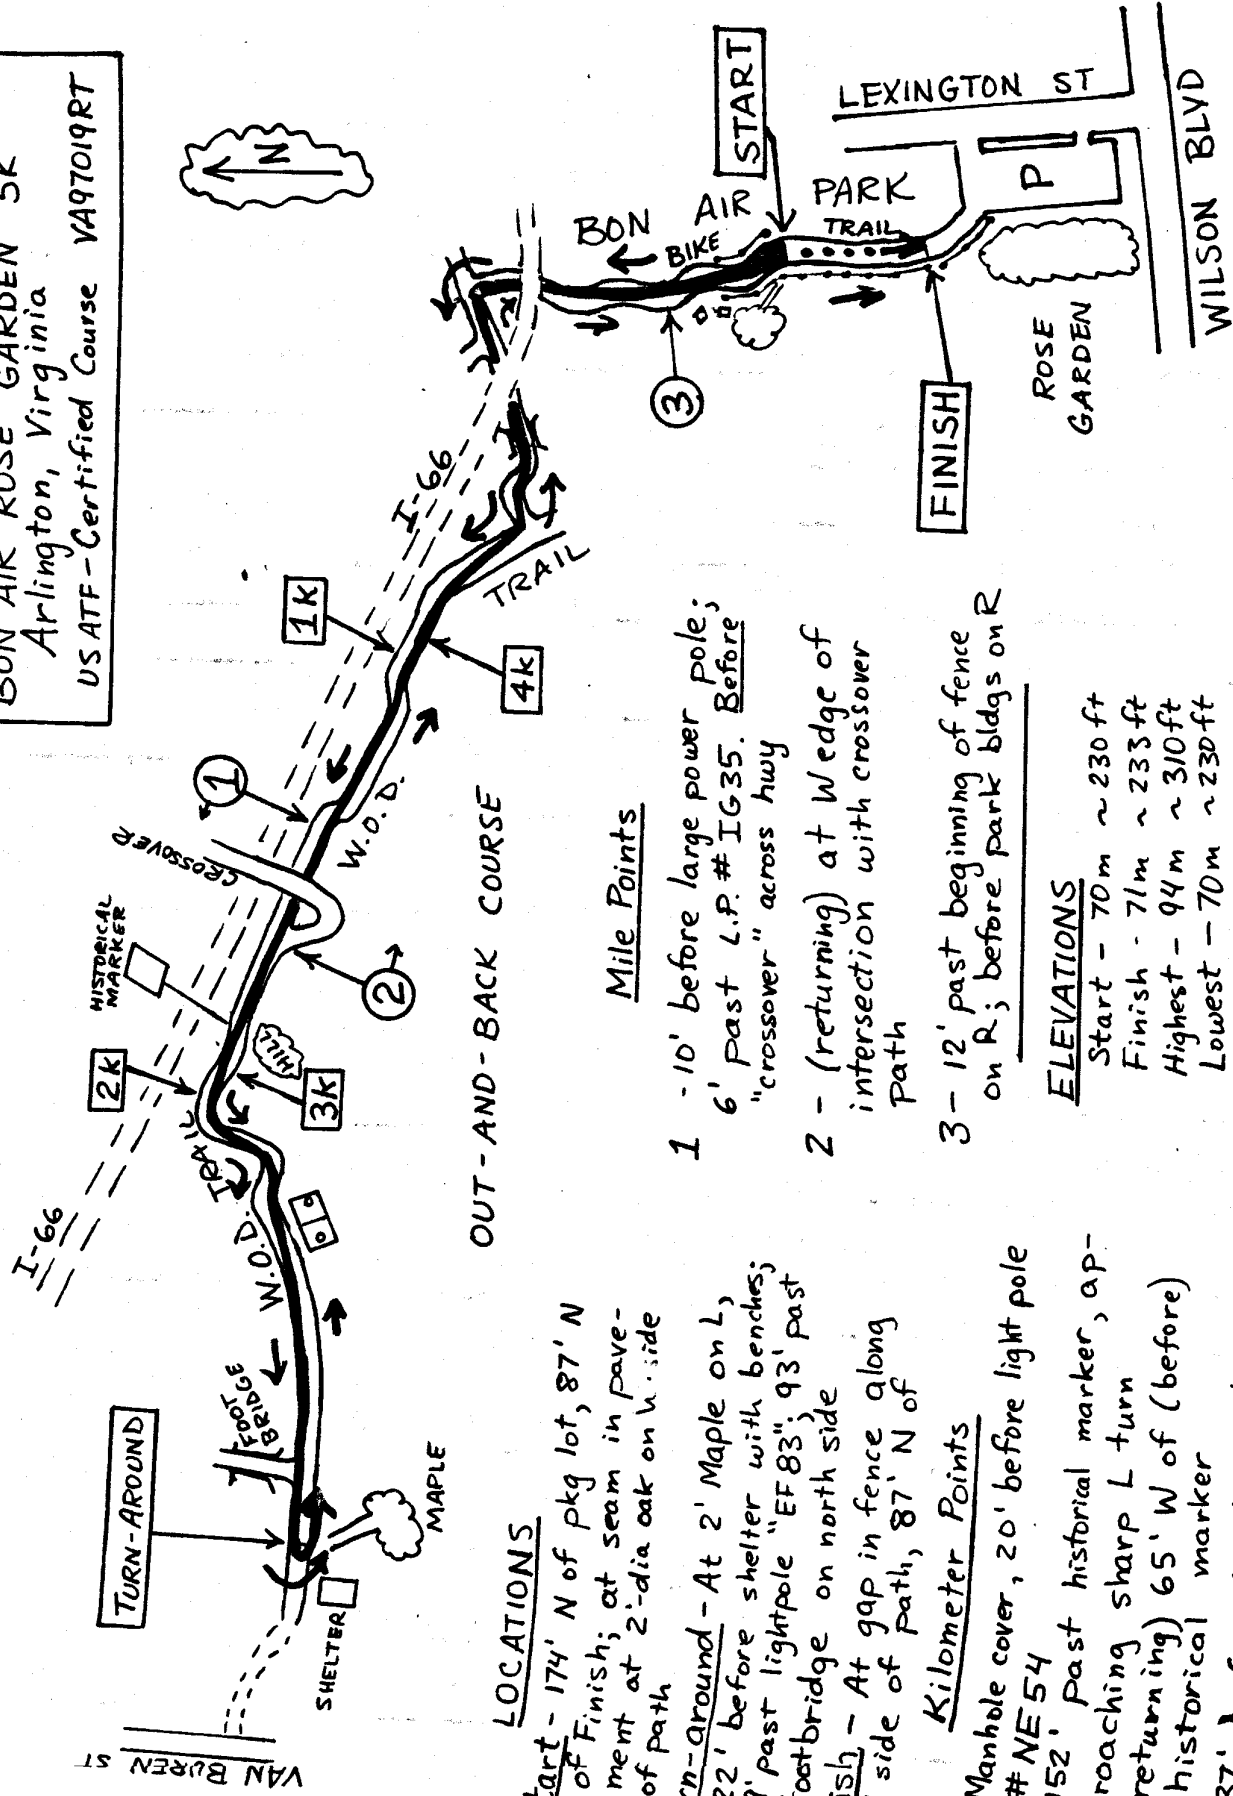

MAP NOT TO SCALE

BON AIR ROSE GARDEN 5K
Arlington, Virginia
US ATF - Certified Course VA97019RT

LOCATIONS

- Start - 174' N of pkg lot, 87' N of Finish; at seam in pavement at 2'-dia oak on N. side of path
- Turn-around - At 2' Maple on L, 22' before shelter with benches; 9' past lightpole "EF83"; 93' past footbridge on north side
- Finish - At gap in fence along W side of path, 87' N of

Kilometer Points

- Manhole cover, 20' before light pole # NE 54
- 152' Past historical marker, approaching sharp L turn (returning) 65' W of (before) historical marker
- 37' before (W of) L. pole # NE 83

Mile Points

- 1 - 10' before large power pole; 6' past L.P. # IG35. Before "crossover" across hwy
- 2 - (returning) at Wedge of intersection with crossover path
- 3 - 12' past beginning of fence on R; before park bldgs on R

ELEVATIONS

- Start - 70m ~ 230 ft
- Finish - 71m ~ 233 ft
- Highest - 94m ~ 310 ft
- Lowest - 70m ~ 230 ft