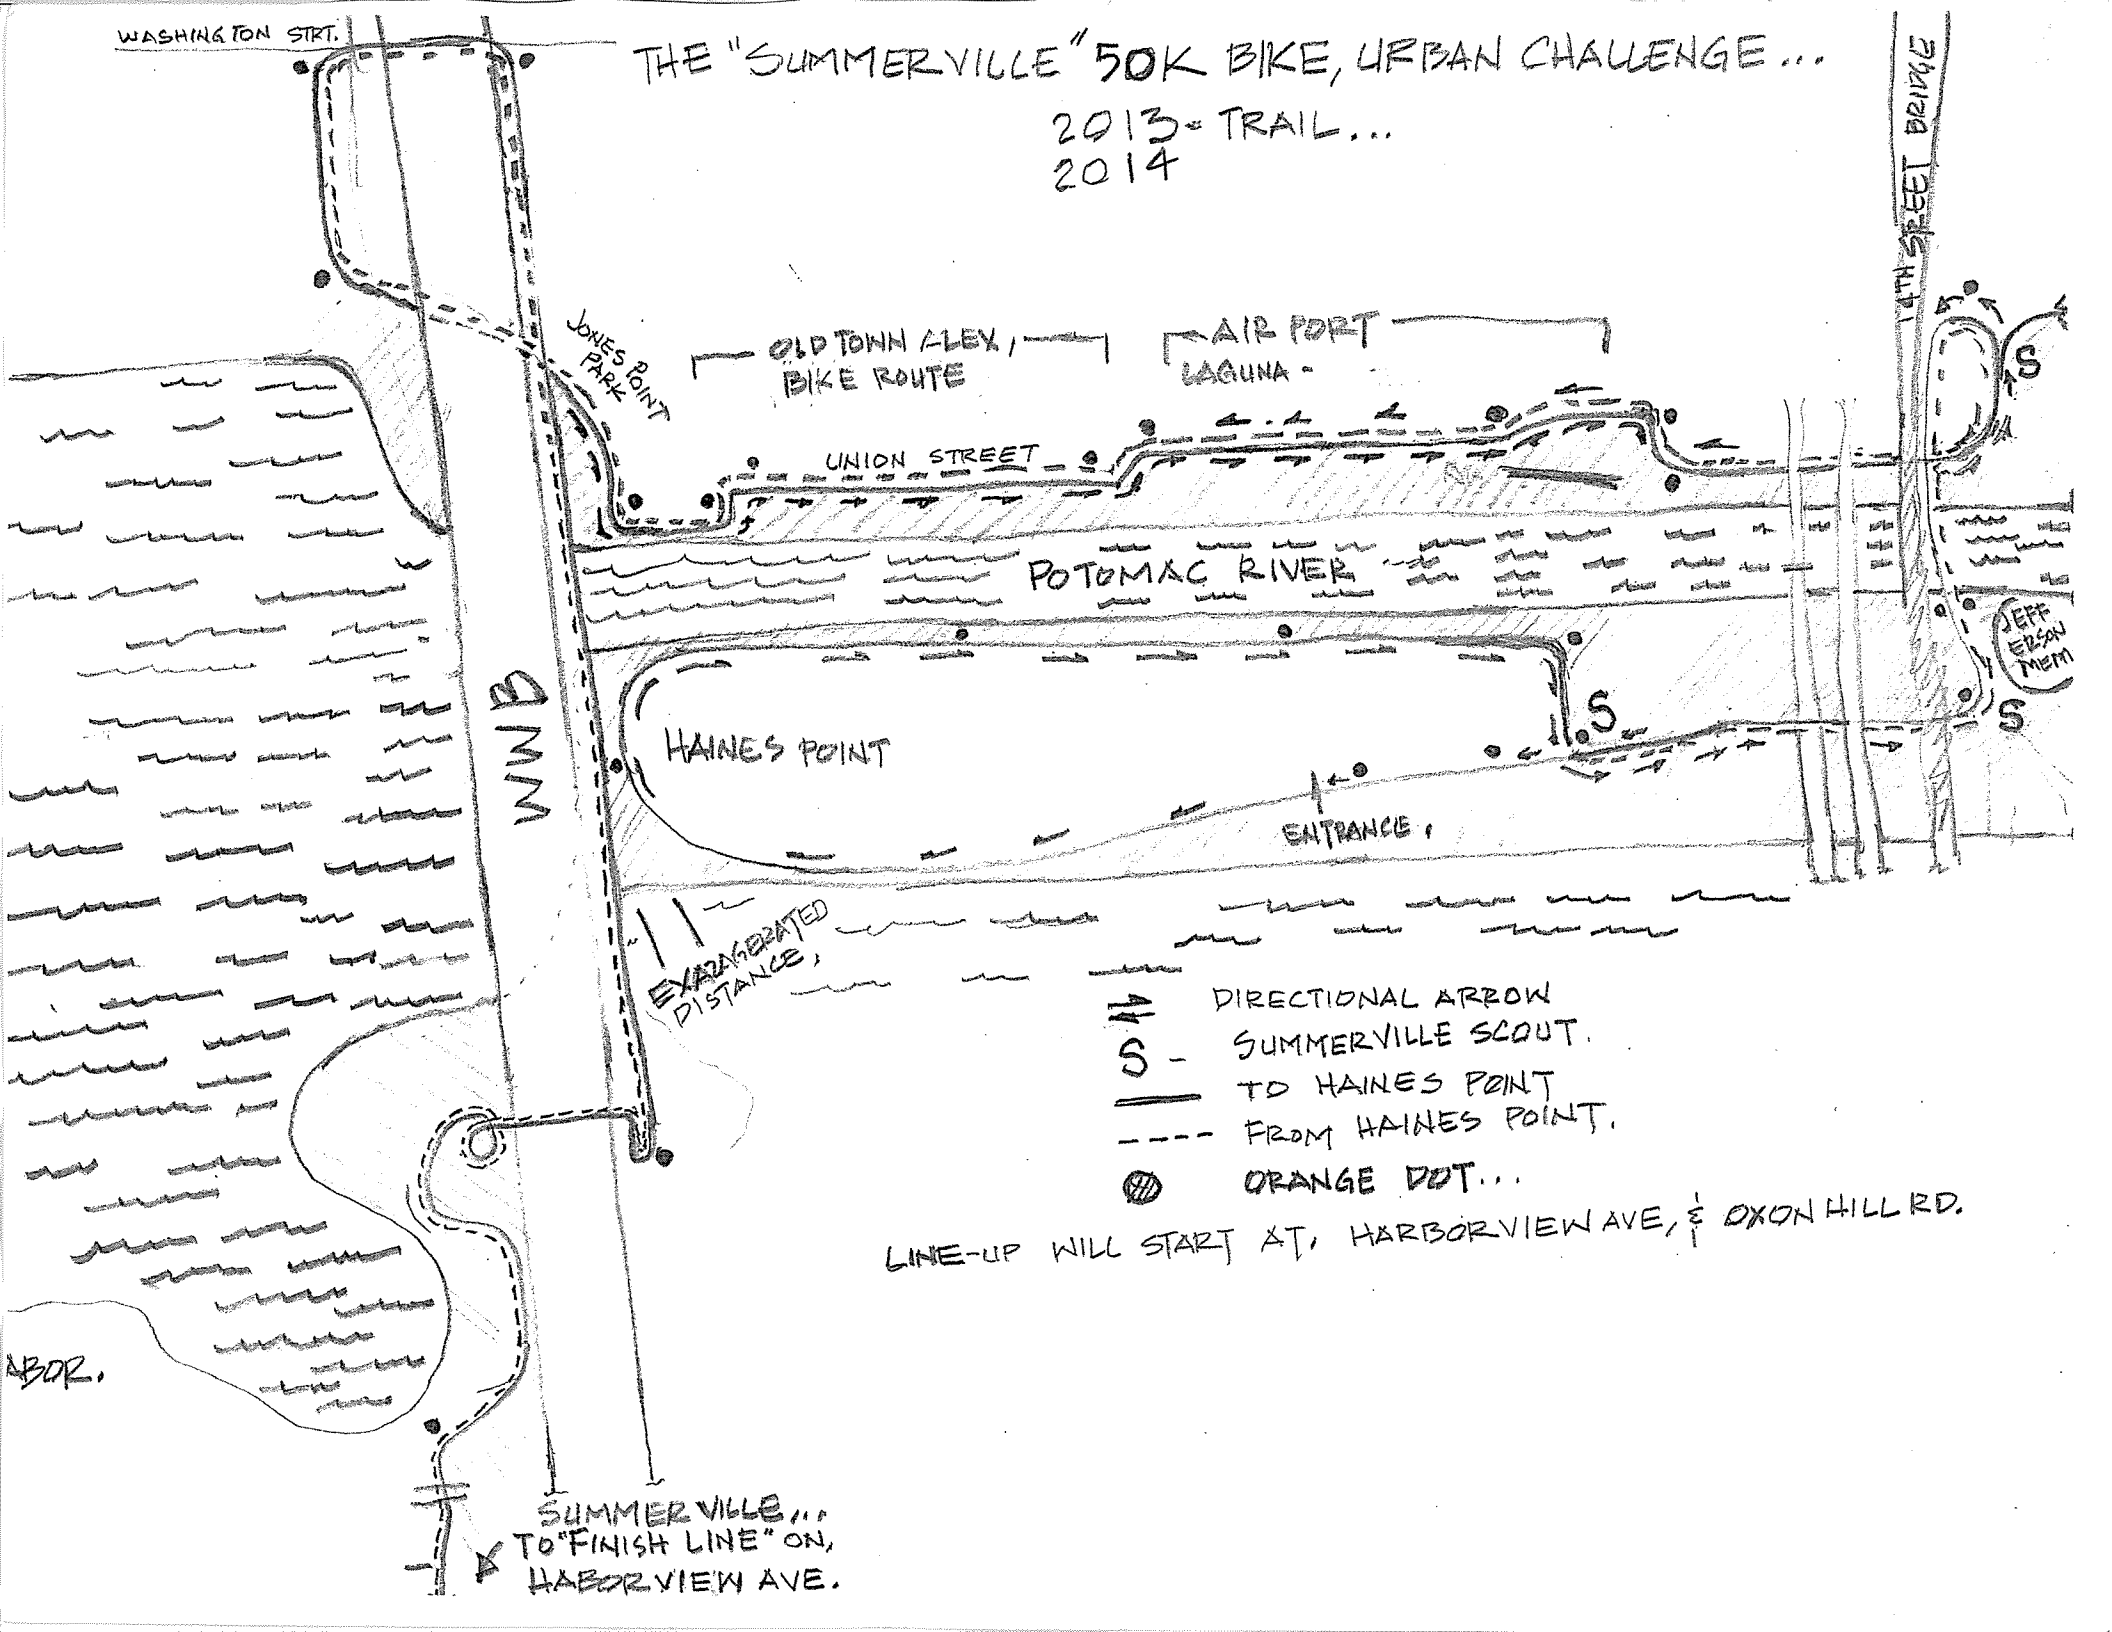

WASHINGTON STR.

THE "SUMMERVILLE" 50K BIKE, URBAN CHALLENGE ...

2013 - TRAIL ...
2014

JONES POINT PARK

OLD TOWN ALEX, BIKE ROUTE

AIR PORT LAGUNA

UNION STREET

POTOMAC RIVER

HAINES POINT

ENTRANCE

EXAGGERATED DISTANCE

-  DIRECTIONAL ARROW
-  - SUMMERVILLE SCOUT
-  TO HAINES POINT
-  FROM HAINES POINT
-  ORANGE DOT...

LINE-UP WILL START AT, HARBORVIEW AVE, & OXON HILL RD.

SUMMERVILLE ... TO "FINISH LINE" ON, HARBORVIEW AVE.

14TH STREET BRIDGE

JEFF EDSON MEM