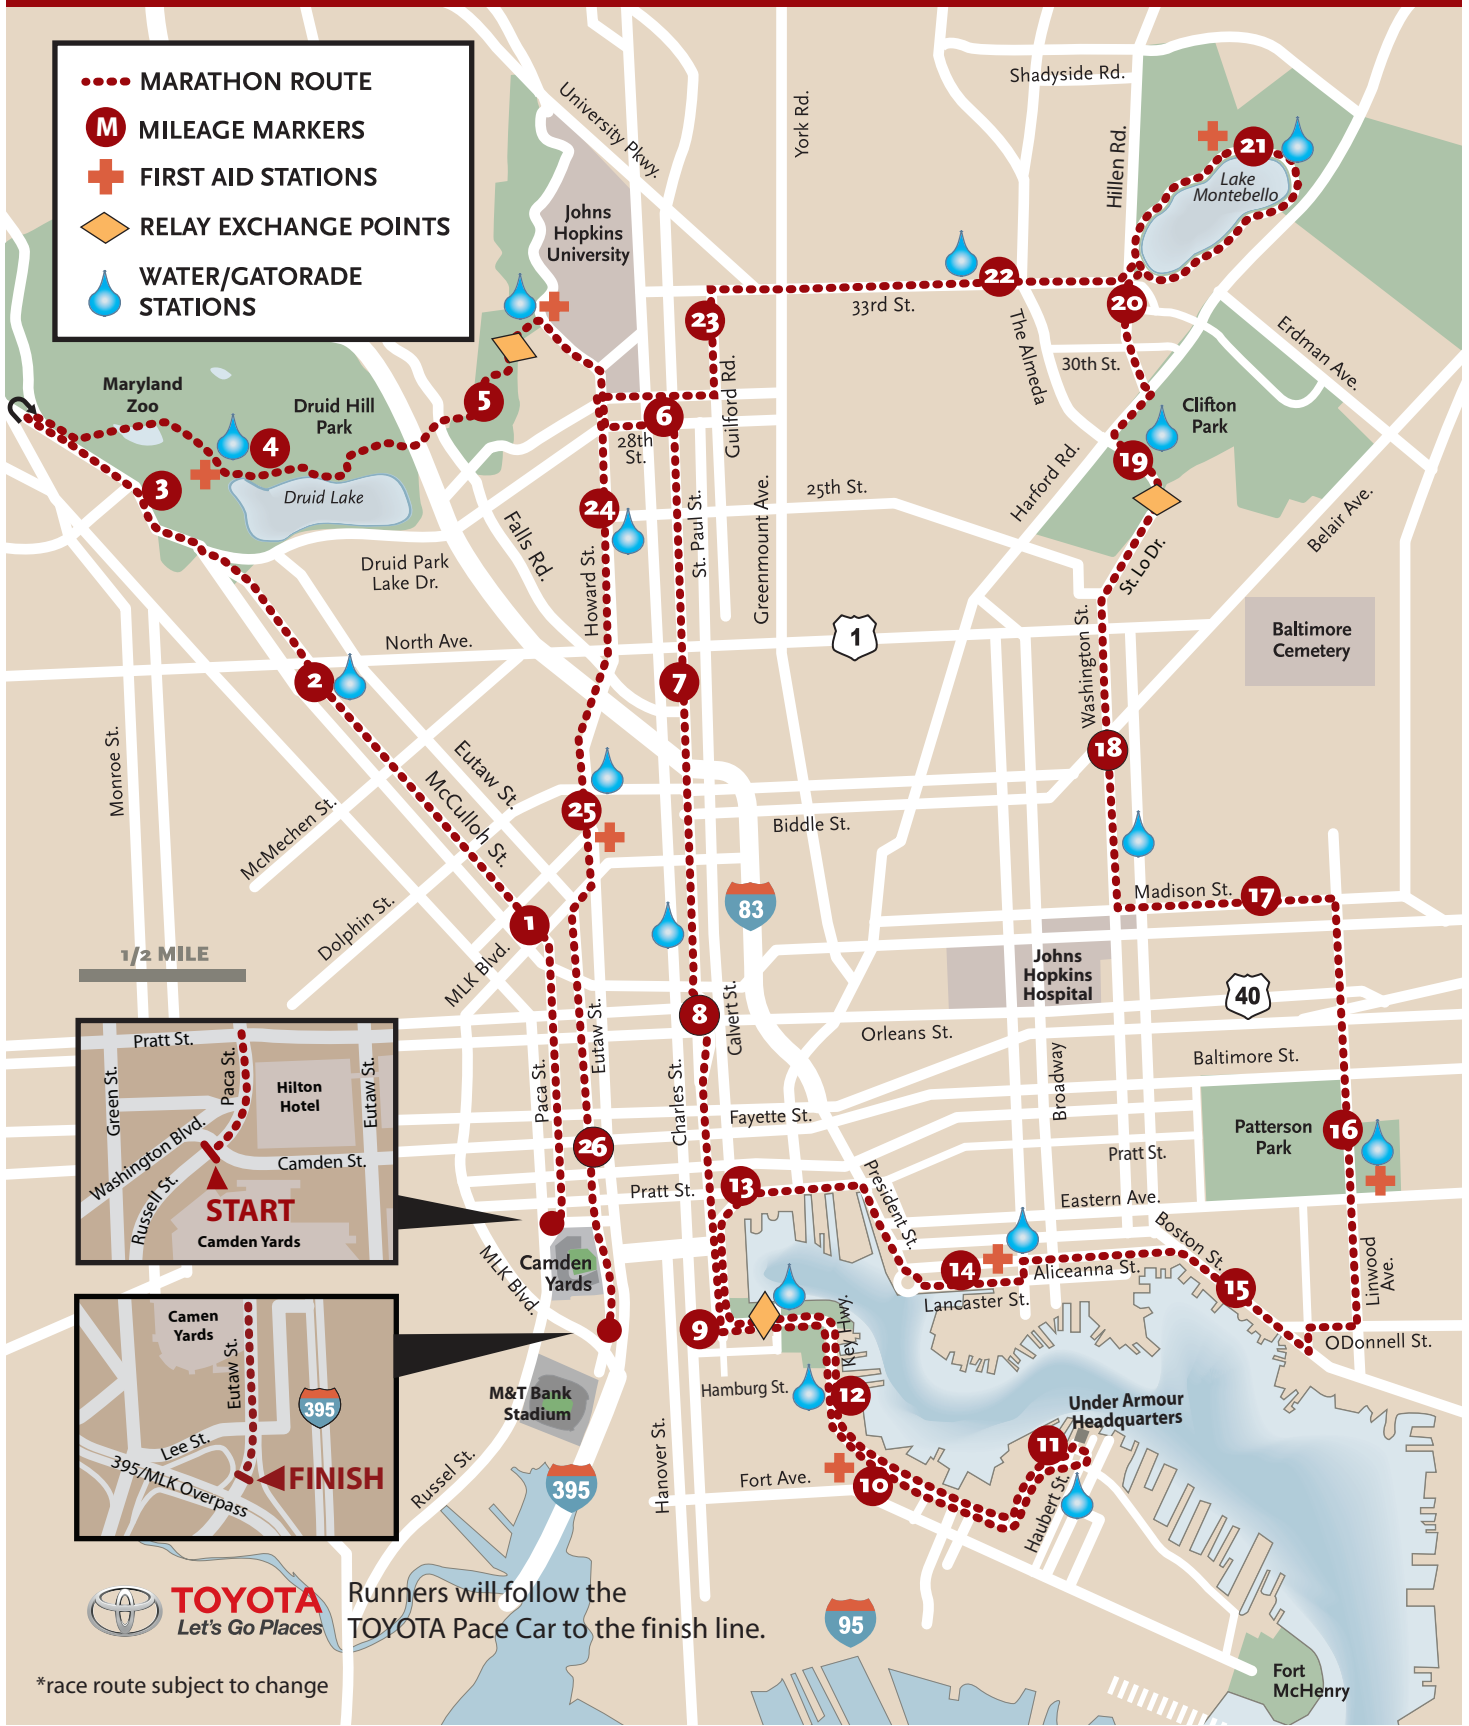

2014 BALTIMORE MARATHON

- ⋯ MARATHON ROUTE
- M MILEAGE MARKERS
- + FIRST AID STATIONS
- ◇ RELAY EXCHANGE POINTS
- 💧 WATER/GATORADE STATIONS

Runners will follow the TOYOTA Pace Car to the finish line.

*race route subject to change